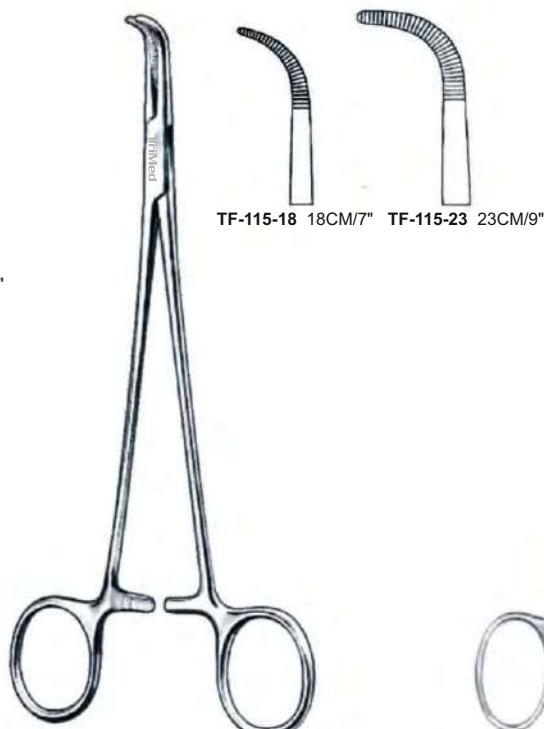

TF-115-18 18CM/7" TF-115-23 23CM/9"

BABY-ADSON