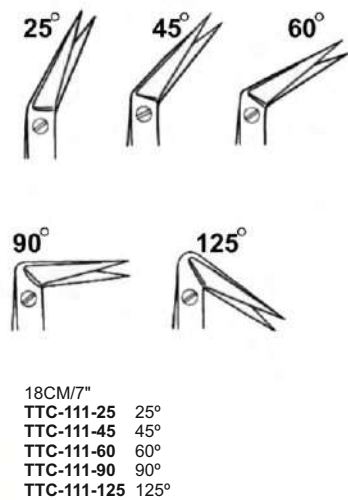

TTC-103-13-C 13CM/5"
TTC-103-15-C 15CM/6"
TTC-103-18-C 18CM/7"
TTC-103-20-C 20CM/8"

MAYO SCISSORS
TTC-104-14-S 14CM/5 1/2"
TTC-104-17-S 17CM/6 3/4"
TTC-104-20-S 20CM/8"
TTC-104-23-S 23CM/9"

METZENBAUM SCISSORS
TTC-105-14-S 15CM/6"
TTC-105-17-S 17CM/6 3/4"
TTC-105-20-S 20CM/8"
TTC-105-23-S 23CM/9"
TTC-105-25-S 25CM/10"
TTC-105-30-S 30CM/12"

DEBAKEY SCISSORS
TTC-106-20 20CM/8"

OPERATING SCISSORS SH/SH
 TTC-107-15-S 15CM/6"
 TTC-107-15-C 15CM/6"

OPERATING SCISSORS SH/BL
 TTC-108-15-S 15CM/6"
 TTC-108-15-C 15CM/6"

EPISOTOMY SCISSORS
 TTC-109-15 15CM/6"

DIETRICH POTTS SCISSORS

18CM/7"
 TTC-110-25 25°
 TTC-110-45 45°
 TTC-110-60 60°
 TTC-110-90 90°
 TTC-110-125 125°

POTTS SPRING ACTION SCISSORS

18CM/7"
 TTC-111-25 25°
 TTC-111-45 45°
 TTC-111-60 60°
 TTC-111-90 90°
 TTC-111-125 125°