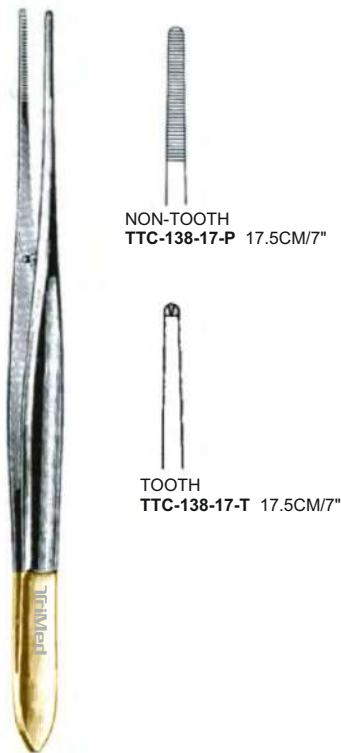

**CASTROVEIJO Micro Needle Holder
 WITH LOCK**

TTC-135-13-S 13CM/5"
 TTC-135-18-S 18CM/7"
 TTC-135-21-S 21CM/8¼"

TTC-135-13-C 13CM/5"
 TTC-135-18-C 18CM/7"
 TTC-135-21-C 21CM/8¼"

MICRO SCISSORS

TTC-136-15-P 15CM/6"
 TTC-136-18-P 18CM/7"
 TTC-136-20-P 20CM/8"
 TTC-136-25-P 25CM/10"

DISSECTING-NON TOOTH

TTC-136-15-T 15CM/6"
 TTC-136-18-T 18CM/7"
 TTC-136-20-T 20CM/8"
 TTC-136-25-T 25CM/10"

DISSECTING- TOOTH

PLAIN
 TTC-137-15-P 15CM/6"
 TOOTH
 TTC-137-15-T 15CM/6"

MCINDOE

NON-TOOTH
 TTC-138-17-P 17.5CM/7"

TOOTH
 TTC-138-17-T 17.5CM/7"

CUSHING

NON-TOOTH
 TTC-139-12-P 12CM/4¾"
 TTC-139-15-P 15CM/6"
 TTC-139-20-P 20CM/8"

TOOTH
 TTC-139-12-T 12CM/4¾"
 TTC-139-15-T 15CM/6"
 TTC-139-20-T 20CM/8"

ADSON

TIP WIDTH
 1.5MM, 2.0MM, 2.7MM, 3.5MM