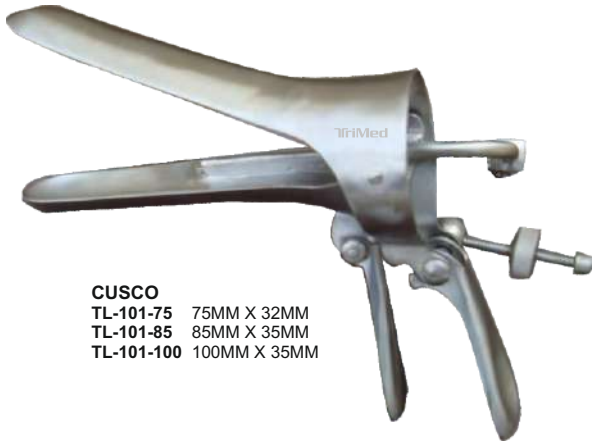

**BIPOLAR COAGULATION
STRAIGHT FORCEPS**
TE-109-15 15CM/6"
TE-109-20 20CM/8"

**BIPOLAR COAGULATION
STRAIGHT FORCEPS
WITH 2 PINS**
TE-110-15 15CM/6"
TE-110-20 20CM/8"

**BIPOLAR COAGULATION
CURVED FORCEPS**
TE-111-15 15CM/6"
TE-111-20 20CM/8"

**BIPOLAR COAGULATION
CURVED FORCEPS
WITH 2 PINS**
TE-112-15 15CM/6"
TE-112-20 20CM/8"

**BIPOLAR COAGULATION
CURVED FORCEPS**
TE-113-15 15CM/6"
TE-113-20 20CM/8"

**BIPOLAR COAGULATION
CURVED FORCEPS
WITH 2 PINS**
TE-114-15 15CM/6"
TE-114-20 20CM/8"