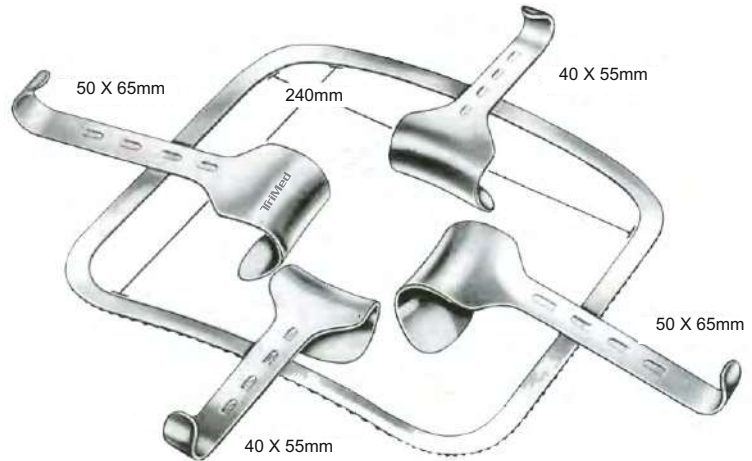

KRISTELLER
TP-115

SIMS
TP-116-1 SMALL
TP-116-2 MEDIUM
TP-116-3 LARGE
TP-116-4 EXTRA LARGE

SOONAWALA
TP-117

AUVARD
TP-118- 21 21CM/8¼"

DENIS-BROWNE
TR-180-00
 1 Frame 180mm X 150mm
 2 Valve Blades 40 X 30mm
 2 Valve Blades 40 X 40 mm