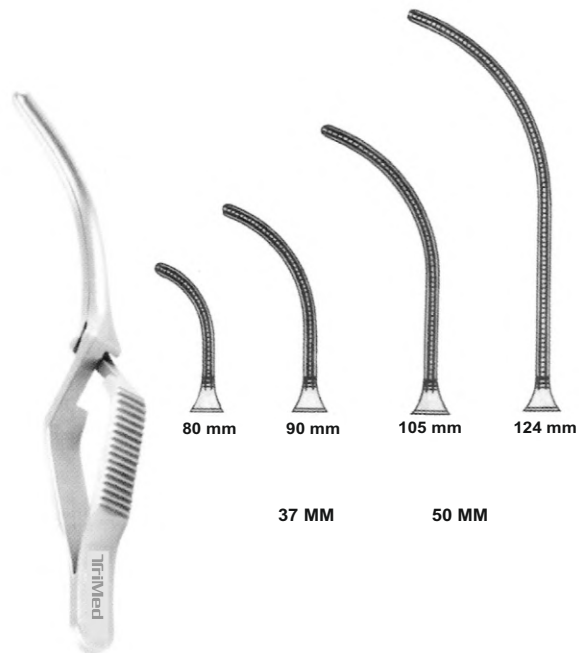

DINGMANN MOUTH GAG
 TM-154-00 (COMPLETE)

SEIZING FORCEP
TM-155

PILE BANDING GUN
TM-156

PILE BANDING GUN
SUCTION TYPE
TM-157

BULLDOG CLAMP
TM-158

BULLDOG CLAMP
TM-159

PRATT
TP-119-21 21.5CM/8½"

MATHIEU
TP-120-22 22.5CM/9"