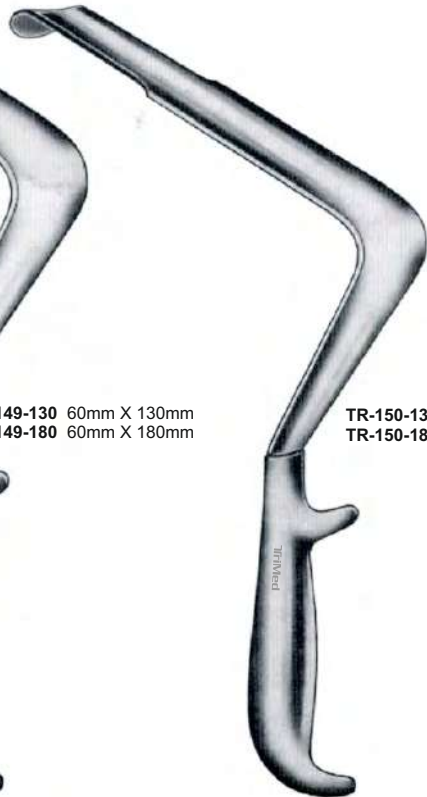

TR-145-21 12 X 82mm

PARKER ANAL
TR-146-16 16CM/6¼"

75 mm X 22 mm 90 mm X 22 mm 100 mm X 22 mm

PARKER ANAL
TR-147-14 14CM/5½"

JOLLS THYROID
TR-148-15 15CM/6"

TR-149-130 60mm X 130mm
TR-149-180 60mm X 180mm

LLOYD-DAVIS
33CM/13"

TR-150-130 60mm X 130mm
TR-150-180 60mm X 180mm

LLOYD-DAVIS
30CM/12"

BALFOUR RETRACTOR
TR-151-58
 Channel Length 200mm
 Lateral Blade 58mm Deep
 Center Blade 45 X 80mm

BALFOUR RETRACTOR
TR-152-90
 Channel Length 250mm
 Lateral Blade 90mm Deep
 Center Blade 80 X 80mm

BABY BALFOUR
TR-153-27
 Channel Length 95mm
 Lateral Blade 27mm Deep
 Center Blade 21 X 24mm

GOSSET
TR-154-58
 Channel Length 160mm
 Lateral Blade 58mm Deep
 Center Blade 60 X 57mm

BABY COLLIN
TR-155-80
 Opening 80mm
 2 Blades 42mm X 28mm
 2 Blades 42mm X 18mm