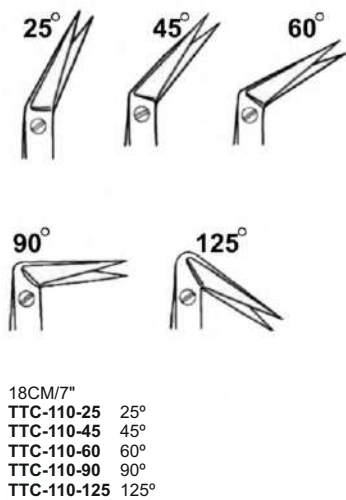

TTC-103-13-C 13CM/5"
TTC-103-15-C 15CM/6"
TTC-103-18-C 18CM/7"
TTC-103-20-C 20CM/8"

MAYO SCISSORS
TTC-104-14-S 14CM/5 1/2"
TTC-104-17-S 17CM/6 3/4"
TTC-104-20-S 20CM/8"
TTC-104-23-S 23CM/9"

METZENBAUM SCISSORS
TTC-105-14-S 15CM/6"
TTC-105-17-S 17CM/6 3/4"
TTC-105-20-S 20CM/8"
TTC-105-23-S 23CM/9"
TTC-105-25-S 25CM/10"
TTC-105-30-S 30CM/12"

DEBAKEY SCISSORS
TTC-106-20 20CM/8"

OPERATING SCISSORS SH/SH
 TTC-107-15-S 15CM/6"
 TTC-107-15-C 15CM/6"

OPERATING SCISSORS SH/BL
 TTC-108-15-S 15CM/6"
 TTC-108-15-C 15CM/6"

EPISOTOMY SCISSORS
 TTC-109-15 15CM/6"

DIETRICH POTTS SCISSORS

18CM/7"
 TTC-110-25 25°
 TTC-110-45 45°
 TTC-110-60 60°
 TTC-110-90 90°
 TTC-110-125 125°

POTTS SPRING ACTION SCISSORS

18CM/7"
 TTC-111-25 25°
 TTC-111-45 45°
 TTC-111-60 60°
 TTC-111-90 90°
 TTC-111-125 125°