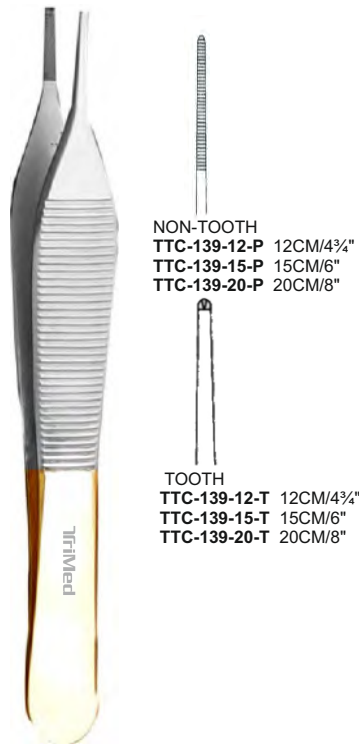

DISSECTING- TOOTH

NON-TOOTH
TTC-139-12-P 12CM/4¾"
TTC-139-15-P 15CM/6"
TTC-139-20-P 20CM/8"

TOOTH
TTC-139-12-T 12CM/4¾"
TTC-139-15-T 15CM/6"
TTC-139-20-T 20CM/8"

ADSON