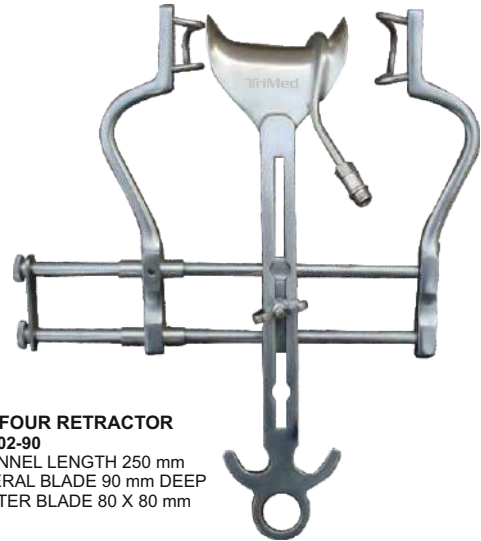

**BIPOLAR COAGULATION
STRAIGHT FORCEPS**
TE-109-15 15CM/6"
TE-109-20 20CM/8"

**BIPOLAR COAGULATION
STRAIGHT FORCEPS
WITH 2 PINS**
TE-110-15 15CM/6"
TE-110-20 20CM/8"

**BIPOLAR COAGULATION
CURVED FORCEPS**
TE-111-15 15CM/6"
TE-111-20 20CM/8"

**BIPOLAR COAGULATION
CURVED FORCEPS
WITH 2 PINS**
TE-112-15 15CM/6"
TE-112-20 20CM/8"

**BIPOLAR COAGULATION
CURVED FORCEPS**
TE-113-15 15CM/6"
TE-113-20 20CM/8"

**BIPOLAR COAGULATION
CURVED FORCEPS
WITH 2 PINS**
TE-114-15 15CM/6"
TE-114-20 20CM/8"

CUSCO
 TL-101-75 75MM X 32MM
 TL-101-85 85MM X 35MM
 TL-101-100 100MM X 35MM

BALFOUR RETRACTOR
 TL-102-90
 CHANNEL LENGTH 250 mm
 LATERAL BLADE 90 mm DEEP
 CENTER BLADE 80 X 80 mm

SIMS
 TL-103-1 NO-1
 TL-103-2 NO-2
 TL-103-3 NO-3
 TL-103-4 NO-4