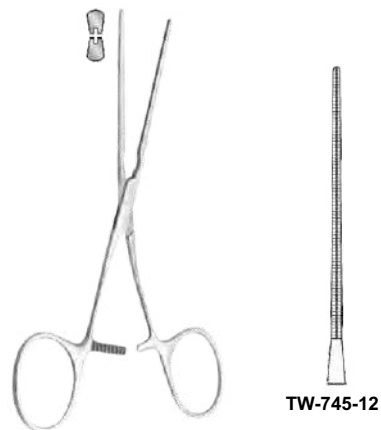

**TW-721-16**  
16CM/6¼"

**COOLEY**  
Anastomosis clamps, graduated

**COOLEY**  
14CM/5½"  
Pediatric graduated

**TW-730-14**

**TW-731-14**

**TW-733-14**

**COOLEY**  
12CM/4 3/4"  
Pediatric clamps 90°

TW-735-01

TW-735-02

TW-735-03

**COOLEY**  
14CM/5 1/2"  
Pediatric clamps

TW-737-14

**COOLEY**  
14CM/5 1/2"  
Pediatric clamps

TW-739-14

**COOLEY**  
17CM/6¾"  
Graduated

**COOLEY**  
16CM/6¼"  
Graduated

**BABY-COOLEY**  
12.5CM/5"  
Neonatal vascular clamp

**BABY-COOLEY**  
12.5CM/5"  
Neonatal vascular clamp

**BABY-COOLEY**  
12CM/4 3/4"  
Neonatal vascular clamp

**BABY-COOLEY**  
11.5CM/4 1/2"  
Neonatal vascular clamp

**BABY-COOLEY**  
12CM/4 3/4"  
Neonatal vascular clamp

**BABY-COOLEY**  
12CM/4 3/4"  
Neonatal vascular clamp

**COOLEY**  
Patent - Ductus clamps

16CM/6¼"  
17CM/6¾"

**TW-760-16**  
**TW-760-17**

**TW-761-16**  
**TW-761-17**