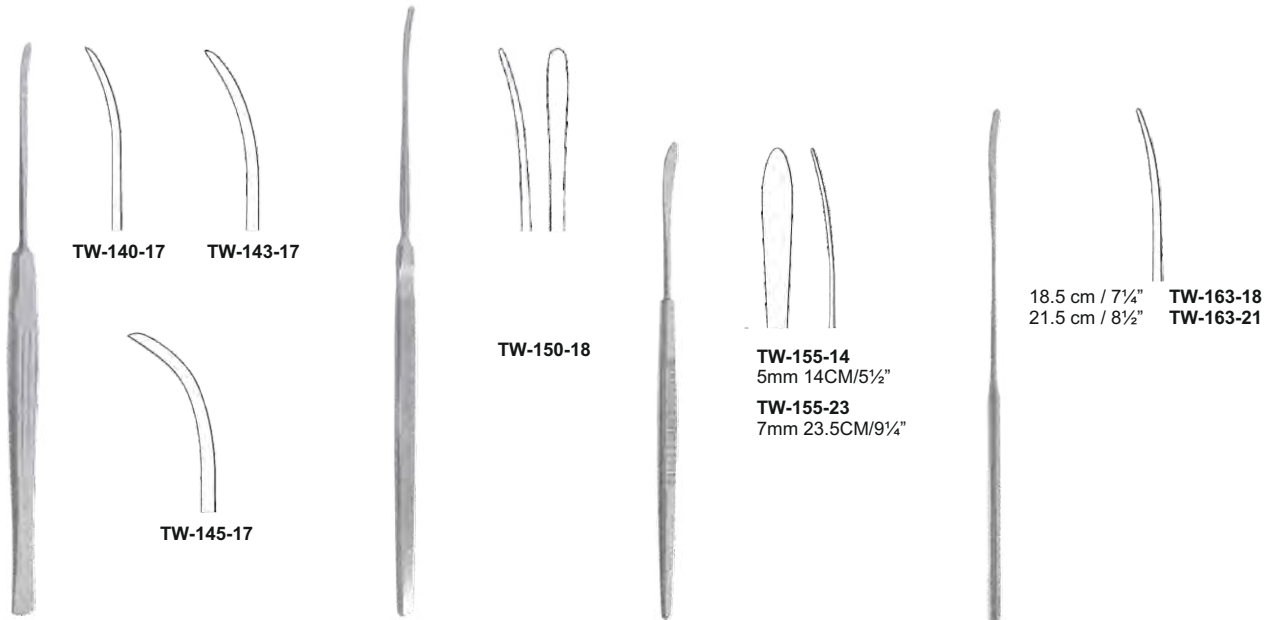

VASCULAR DISSECTORS, INTIMA SPATULAS, TURNIQUETS

TriMed

LEMMON
17CM/6¾"
Width 3.2mm

HALLE
18CM/7"
Width 3.5mm

SCHMID
Light Curved

Intima Spatula 3.0 mm