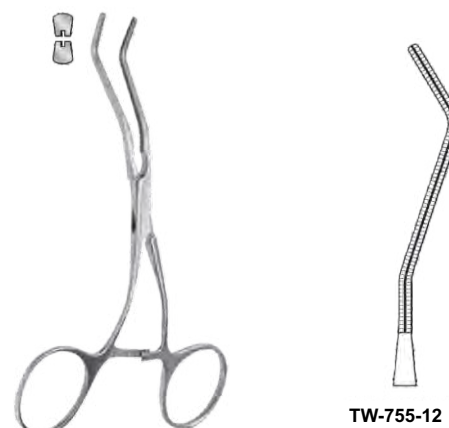

TW-735-02

TW-735-03

**COOLEY**  
14CM/5 1/2"  
Pediatric clamps

TW-737-14

**COOLEY**  
14CM/5 1/2"  
Pediatric clamps

TW-739-14

**COOLEY**  
17CM/6¾"  
Graduated

**COOLEY**  
16CM/6¼"  
Graduated

**BABY-COOLEY**  
12.5CM/5"  
Neonatal vascular clamp

**BABY-COOLEY**  
12.5CM/5"  
Neonatal vascular clamp

**BABY-COOLEY**  
12CM/4 3/4"  
Neonatal vascular clamp

**BABY-COOLEY**  
11.5CM/4 1/2"  
Neonatal vascular clamp

**BABY-COOLEY**  
12CM/4 3/4"  
Neonatal vascular clamp

**BABY-COOLEY**  
12CM/4 3/4"  
Neonatal vascular clamp

**COOLEY**  
Patent - Ductus clamps

16CM/6¼"  
17CM/6¾"

**TW-760-16**  
**TW-760-17**

**TW-761-16**  
**TW-761-17**

**CASTANEDA**  
15.5CM/6"  
Neonatal vascular clamp

**TW-765-01**

**TW-765-02**

**TW-765-03**

**TW-765-04**

**CASTANEDA**  
Neonatal vascular clamps

**CASTANEDA**  
Neonatal vascular clamps

**SATINSKY**  
16CM/6¼"