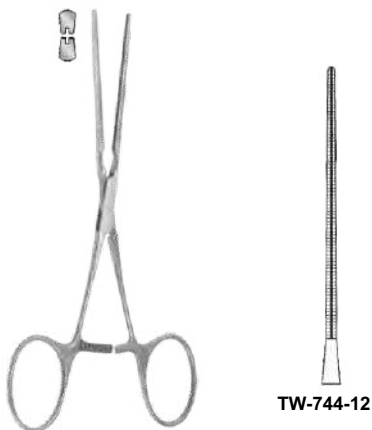

**TW-721-16**  
16CM/6¼"

**COOLEY**  
Anastomosis clamps, graduated

**COOLEY**  
14CM/5½"  
Pediatric graduated

**TW-730-14**

**TW-731-14**

**TW-733-14**

**COOLEY**  
12CM/4 3/4"  
Pediatric clamps 90°

TW-735-01

TW-735-02

TW-735-03

**COOLEY**  
14CM/5 1/2"  
Pediatric clamps

TW-737-14

**COOLEY**  
14CM/5 1/2"  
Pediatric clamps

TW-739-14

**COOLEY**  
17CM/6¾"  
Graduated

**COOLEY**  
16CM/6¼"  
Graduated

**BABY-COOLEY**  
12.5CM/5"  
Neonatal vascular clamp

**BABY-COOLEY**  
12.5CM/5"  
Neonatal vascular clamp

**BABY-COOLEY**  
12CM/4 3/4"  
Neonatal vascular clamp

**BABY-COOLEY**  
11.5CM/4 1/2"  
Neonatal vascular clamp

**BABY-COOLEY**  
12CM/4 3/4"  
Neonatal vascular clamp

**BABY-COOLEY**  
12CM/4 3/4"  
Neonatal vascular clamp

**COOLEY**  
Patent - Ductus clamps

16CM/6¼"  
17CM/6¾"

**TW-760-16**  
**TW-760-17**

**TW-761-16**  
**TW-761-17**