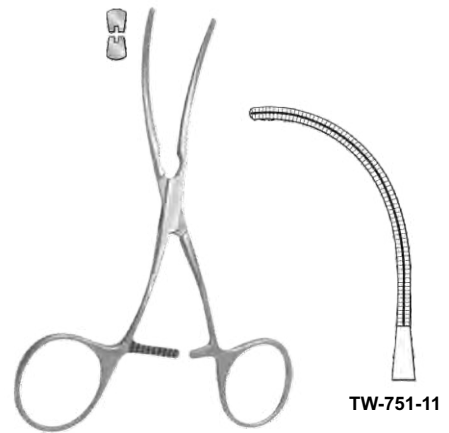

**TW-721-16**  
16CM/6¼"

**COOLEY**  
Anastomosis clamps, graduated

**COOLEY**  
14CM/5½"  
Pediatric graduated

**TW-730-14**

**TW-731-14**

**TW-733-14**

**COOLEY**  
12CM/4 3/4"  
Pediatric clamps 90°

TW-735-01

TW-735-02

TW-735-03

**COOLEY**  
14CM/5 1/2"  
Pediatric clamps

TW-737-14

**COOLEY**  
14CM/5 1/2"  
Pediatric clamps

TW-739-14

**COOLEY**  
17CM/6¾"  
Graduated

**COOLEY**  
16CM/6¼"  
Graduated

**BABY-COOLEY**  
12.5CM/5"  
Neonatal vascular clamp

**BABY-COOLEY**  
12.5CM/5"  
Neonatal vascular clamp

**BABY-COOLEY**  
12CM/4 3/4"  
Neonatal vascular clamp

**BABY-COOLEY**  
11.5CM/4 1/2"  
Neonatal vascular clamp

**BABY-COOLEY**  
12CM/4 3/4"  
Neonatal vascular clamp

**BABY-COOLEY**  
12CM/4 3/4"  
Neonatal vascular clamp

**COOLEY**  
Patent - Ductus clamps

16CM/6¼"  
17CM/6¾"

**TW-760-16**  
**TW-760-17**

**TW-761-16**  
**TW-761-17**