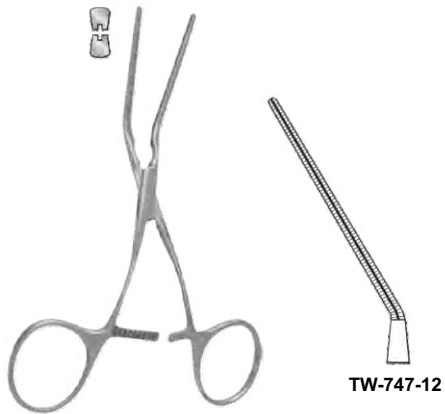

**TW-721-16**  
16CM/6¼"

**COOLEY**  
Anastomosis clamps, graduated

**COOLEY**  
14CM/5½"  
Pediatric graduated

**TW-730-14**

**TW-731-14**

**TW-733-14**

**COOLEY**  
12CM/4 3/4"  
Pediatric clamps 90°

TW-735-01

TW-735-02

TW-735-03

**COOLEY**  
14CM/5 1/2"  
Pediatric clamps

TW-737-14

**COOLEY**  
14CM/5 1/2"  
Pediatric clamps

TW-739-14

**COOLEY**  
17CM/6¾"  
Graduated

**COOLEY**  
16CM/6¼"  
Graduated

**BABY-COOLEY**  
12.5CM/5"  
Neonatal vascular clamp

**BABY-COOLEY**  
12.5CM/5"  
Neonatal vascular clamp

**BABY-COOLEY**  
12CM/4 3/4"  
Neonatal vascular clamp

**BABY-COOLEY**  
11.5CM/4 1/2"  
Neonatal vascular clamp