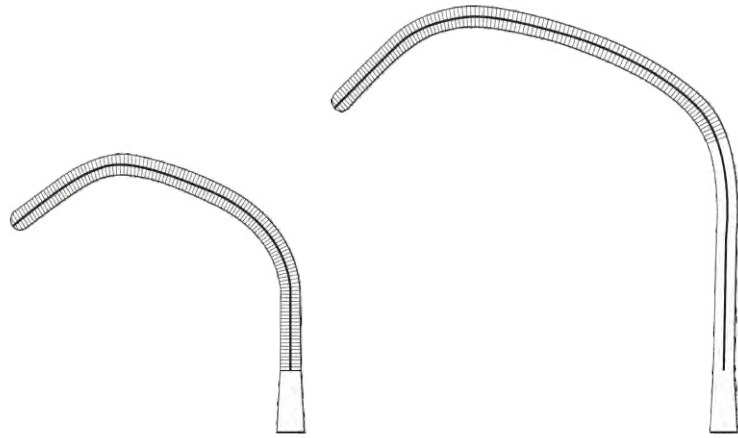

**TW-705-15**  
15CM/6"  
90°

**COOLEY**  
Multi-purpose clamps, graduated

**TW-706-18**  
18.5CM/7¼"

**TW-706-19**  
19.5CM/7¾"

**TW-706-27**  
27CM/10¾"

**COOLEY**  
Aortic clamps

**TW-711-22**  
22CM/8¾"

**TW-711-27**  
27CM/10¾"

**TW-711-26**  
26CM/10¼"

**COOLEY**  
Multi-purpose clamp, graduated

**TW-715-19**  
19CM/7½"

**TW-721-16** **TW-721-20**  
16CM/6¼" 20CM/8"

**COOLEY**  
Anastomosis clamps, graduated