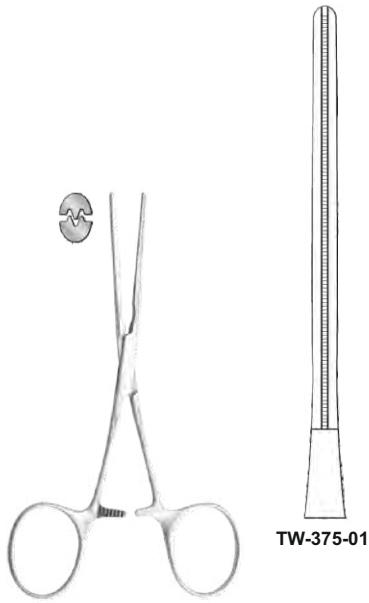

DEBAKEY-GLOVER

- TW-306-05 5CM/2"
- TW-306-07 7CM/2¾"
- TW-306-09 9CM/3½"

SATINSKY-DEBAKEY

- TW-310-07 7CM/2¾"
- TW-311-10 10CM/4"

DEBAKEY-PEAN

TW-370-16  
16CM/6¼"

TW-370-18  
18CM/7"

TW-370-20  
20CM/8"

TW-370-26  
26CM/10¼"

TW-370-28  
28CM/11"

TW-371-16  
16CM/6¼"

TW-371-18  
18CM/7"

TW-371-20  
20CM/8"

TW-371-26  
26CM/10¼"

TW-371-28  
28CM/11"

**CASTANEDA**  
12CM/4¾"

**CASTANEDA**  
12CM/4¾"

**CASTANEDA**  
12CM/4¾"

**CASTANEDA**  
12CM/4¾"

**CASTANEDA**  
12CM/4¾"

**CASTANEDA**  
12CM/4¾"

**CASTANEDA**  
12CM/4¾"

**DEBAKEY-MOSQUITO**  
12.5CM/5"

**TW-360-12**