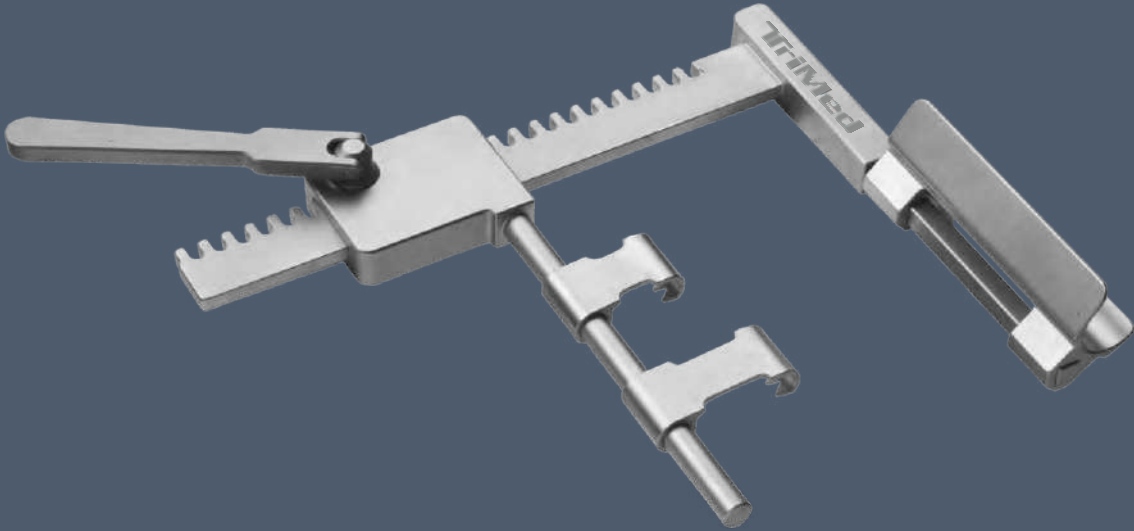

# TriMed

VASCULAR SURGERY

TW-210-23  
23CM/9"

GLUCK  
TW-215-22 22CM/8¾"

LEBSCHE  
TW-240-25 25CM/10"

BETHUNE  
TW-245-34 34CM/13½"

SAUERBRUCH  
TW-250-26 26CM/10¼"

GIERTZ-STILLE  
TW-220-27 27CM/10¾"

**COOLEY CHILD** Stainless Steel  
**TW-310-00** (Complete Set)

*Consists of the following:*

Retractor 140mm  
Blades 20X45mm

**COOLEY ADULT** Stainless Steel  
**TW-315-00** (Complete Set)

*Consists of the following:*